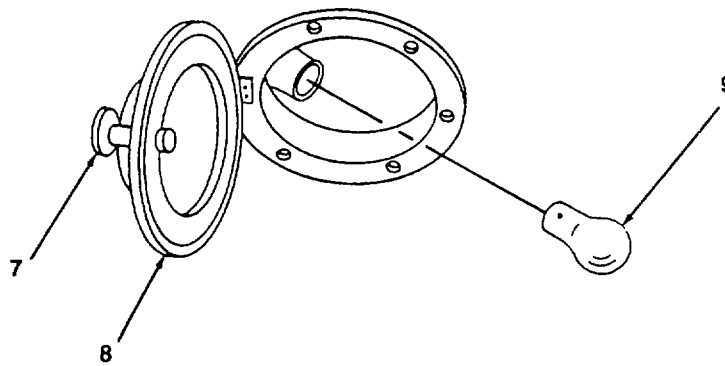

CAB LIGHT

Figure 46. Lights, Step, Cowling and Cab

(1) ITEM NO.	(2) FSCM	(3) PART NUMBER	(4) DESCRIPTION AND USABLE ON CODE	(5) QTY
			GROUP 09 LIGHT GROUP	
			FIG. 46 LIGHTS, STEP, COWLINGS, CAB, AND CABINET	
1	96906	MS90715-64	SCREW, HEX, 3/8 X 1 1/2 IN LONG	16
2	96906	MS27183-14	WASHER, FLAT, 3/8 IN	16
3	35321	SYL11654	LIGHT BULB	4
4	24446	41A200358P1	STEP LIGHT	4
5	72915	8047227	WIRE, GUARD	4
6	72915	8004613	GLASS, GLOBE	4
7	24446		SCREW	3
8	24446	41A205337P2	RECEPTACLE	3
9	24446	1229	LIGHT BULB	3
			END OF FIGURE	