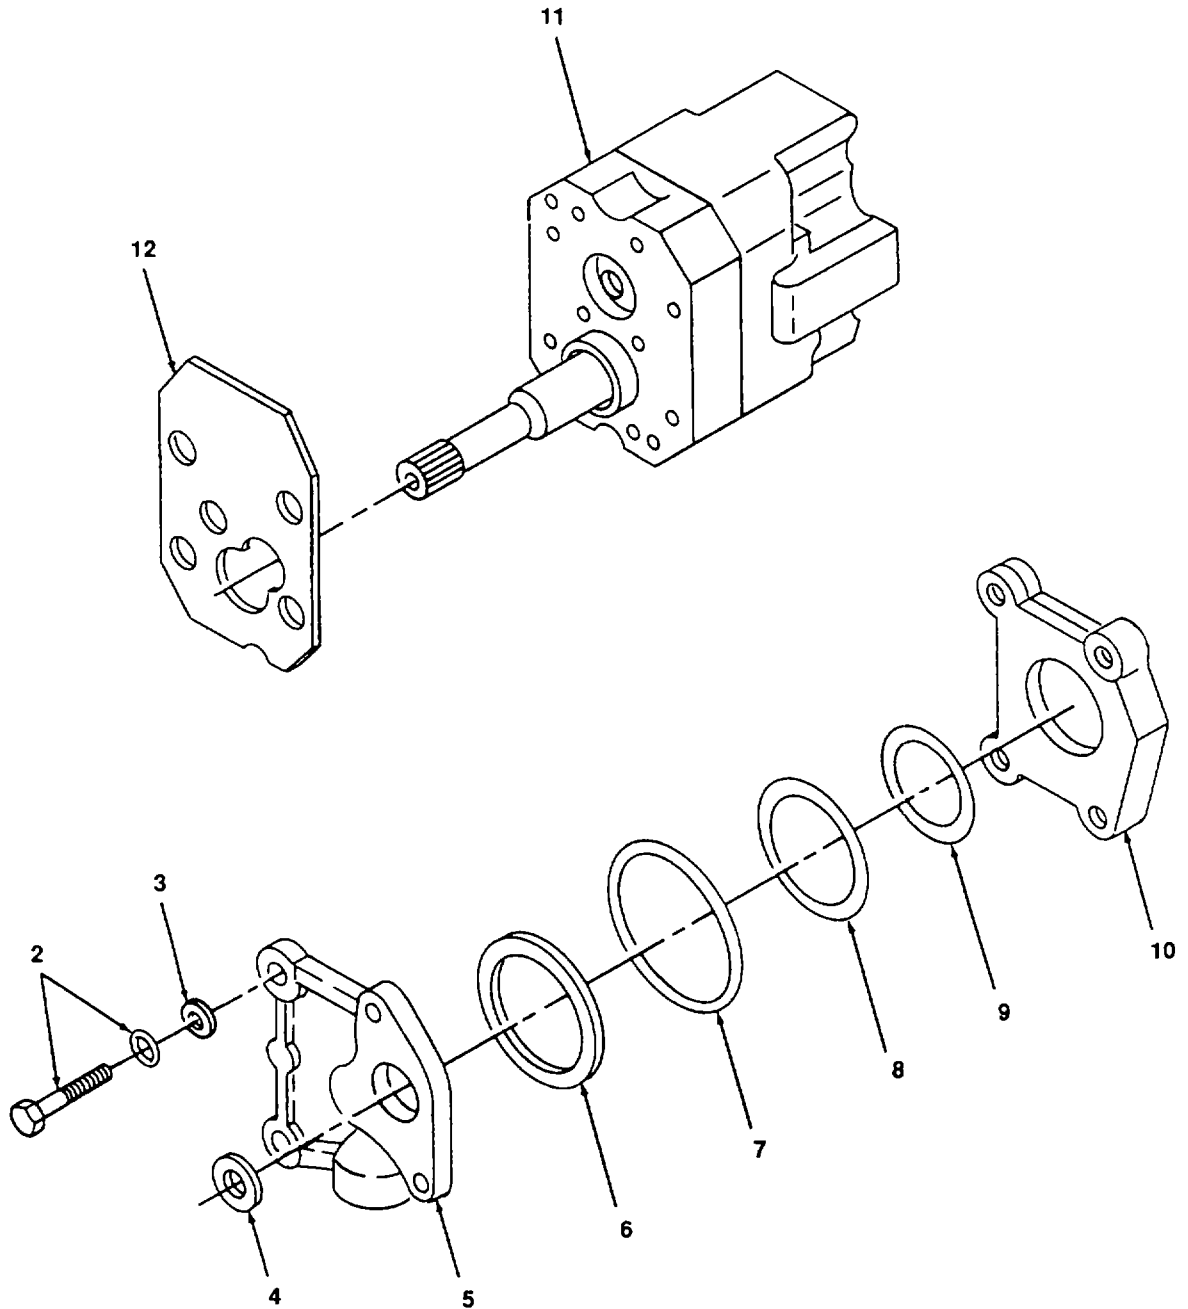

1
2 THRU 10

Figure 107. Fuel Pump and Damper.

(1) ITEM NO.	(2) FSCM	(3) PART NUMBER	(4) DESCRIPTION AND USABLE ON CODE	(5) QTY
			GROUP 18 ENGINE GROUP, DIESEL	
			FIG. 107 FUEL PUMP AND DAMPER	
1	15434	BM-76340	DAMPER, FUEL PUMP	1
2	15434	3017051	CAPSCREW	2
3	15434	70704	WASHER, FLAT	2
4	15434	151900	SEAL, DAMPER TO GEAR PUMP	1
5	15434	153336	BODY, DAMPER	1
6	15434	100099	O-RING	1
7	15434	202897	DIAPHRAGM	1
8	15434	139988	O-RING	1
9	15434	160514	WASHER, NYLON	1
10	15434	153338	PLATE	1
11	15434	3034217	PUMP, GEAR	1
12	15434	3026163	GASKET	1
			END OF FIGURE	